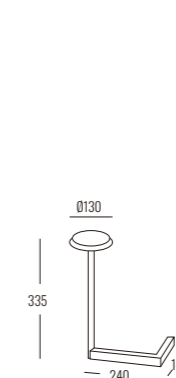

Color Temperature: K (3000K 4000K)

Power Supply: P (1-On / Off 2-Phase Dim 3-DALI Dim 4-1-10V Dim)

Colour Finish: W-White B-Black G-Green R-Red

Controller: On / Off, Dimmable, Dali

DIMENSION
unit:mm

DLF-001-T-12