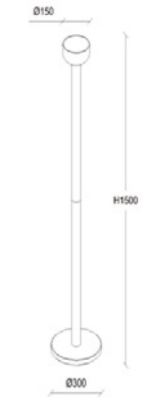

DLF-010-F-08