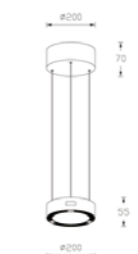

Color Temperature: K (3000K 4000K)

Power Supply: P (1-On / Off 2-Phase Dim 3-DALI Dim 4-1-10V Dim)

Colour Finish: W-White B-Black

Controller: On / Off, Dimmable, Dali

DIMENSION
unit:mm

DLF-019-C-12

DLF-019-P-12