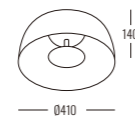

Color Temperature: K (3000K 4000K)

Power Supply: P (1-On / Off 2-Phase Dim 3-DALI Dim 4-1-10V Dim)

Colour Finish: C-Cream B-Blue R-Red B-Black

Controller: On / Off, Dimmable, Dali

DIMENSION
unit:mm

DLF-003-C2-20-S