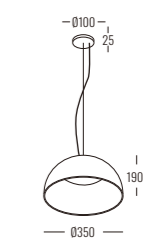

DLF-002-SS-24
DLF-002-SS-36