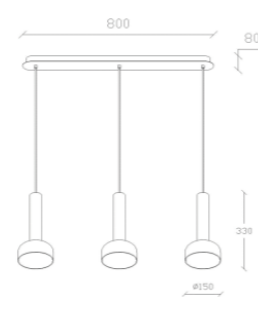

8W Ra >90 UGR <19 IP20

	Light Source	Power	Voltage	Code
Pendant Light	SMD LED	8W	AC220-240V	DLF-010-S-08-K-P-B DLF-010-S-08-K-P-W DLF-010-S-08-K-P-R DLF-010-S-08-K-P-G
Pendant Light	SMD LED	3x8W	AC220-240V	DLF-010-S-24-L-K-P-B DLF-010-S-24-L-K-P-W DLF-010-S-24-L-K-P-R DLF-010-S-24-L-K-P-G
Pendant Light	SMD LED	3x8W	AC220-240V	DLF-010-S-24-T-K-P-B DLF-010-S-24-T-K-P-W DLF-010-S-24-T-K-P-R DLF-010-S-24-T-K-P-G

Color Temperature: K (3000K 4000K)

Power Supply: P (1-On / Off 2-Phase Dim 3-DALI Dim 4-1-10V Dim)

Colour Finish: B-Black W-White R-Red G-Green

Controller: On / Off, Dimmable, Dali

DIMENSION
unit:mm

DLF-010-S-08

DLF-010-S-24-L