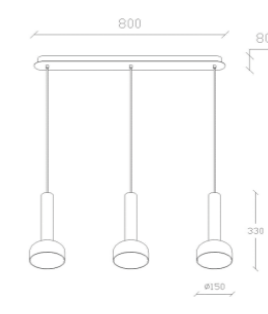

8W Ra >90 UGR <19 IP20

	Light Source	Power	Voltage	Code
Pendant Light	SMD LED	8W	AC220-240V	DLF-010-SS-08-K-P-B DLF-010-SS-08-K-P-W DLF-010-SS-08-K-P-R DLF-010-SS-08-K-P-G
Pendant Light	SMD LED	3x8W	AC220-240V	DLF-010-SS-24-L-K-P-B DLF-010-SS-24-L-K-P-W DLF-010-SS-24-L-K-P-R DLF-010-SS-24-L-K-P-G
Pendant Light	SMD LED	3x8W	AC220-240V	DLF-010-SS-24-T-K-P-B DLF-010-SS-24-T-K-P-W DLF-010-SS-24-T-K-P-R DLF-010-SS-24-T-K-P-G

Color Temperature: K (3000K 4000K)

Power Supply: P (1-On / Off 2-Phase Dim 3-DALI Dim 4-1-10V Dim)

Colour Finish: B-Black W-White R-Red G-Green

Controller: On / Off, Dimmable, Dali

DIMENSION
unit:mm

DLF-010-SS-08

DLF-010-SS-24-L