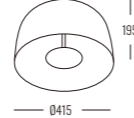

DLF-003-C2-20-M