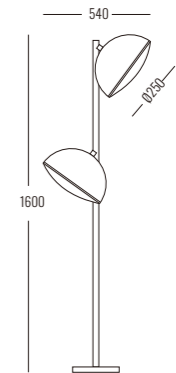

Power Supply: P (1-On / Off 2-Phase Dim 3-DALI Dim 4-1-10V Dim)

Colour Finish: B-Black

Controller: On / Off, Dimmable, Dali

DIMENSION unit:mm

DLF-018-T-10

DLF-018-F-20

COBRA series

COBRA series