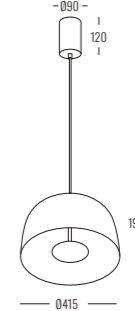

DLF-003-S2-20-M