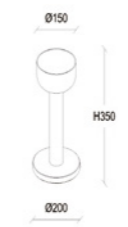

Color Temperature: K (3000K 4000K)

Power Supply: P (1-On / Off 2-Phase Dim 3-DALI Dim 4-1-10V Dim)

Colour Finish: B-Black W-White R-Red G-Green

Controller: On / Off, Dimmable, Dali

DIMENSION
unit:mm

DLF-010-T-08