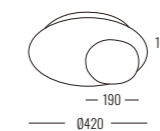

Color Temperature: K (3000K 4000K)

Power Supply: P (1-On / Off 2-Phase Dim 3-DALI Dim 4-1-10V Dim)

Colour Finish: B-Black

Controller: On / Off, Dimmable, Dali

DIMENSION
unit:mm

DLF-009-C-12

DLF-009-S-12

DLF-009-F-12