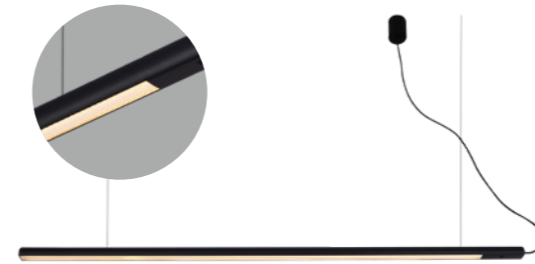

STRIPO series