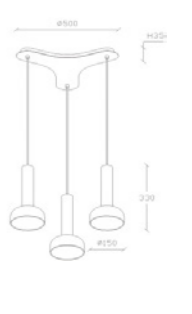

DLF-010-SS-24-T