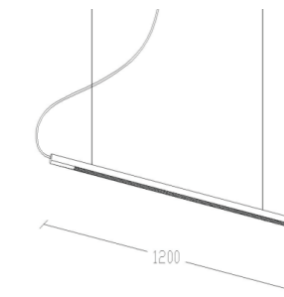

Color Temperature: K (3000K 4000K)

Power Supply: P (1-On / Off 2-Phase Dim 3-DALI Dim 4-1-10V Dim)

Colour Finish: W-White B-Black G-Gold

Controller: On / Off, Dimmable, Dali

DIMENSION
unit:mm

DLF-005-S-12-120