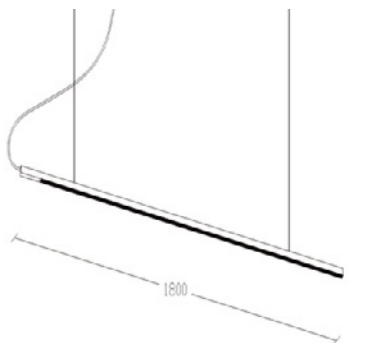

DLF-005-S-18-120