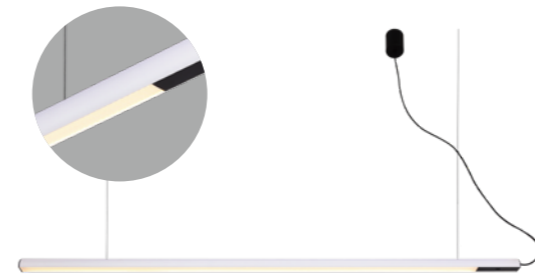

STRIPO series