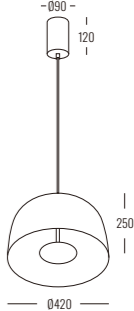

DLF-003-S2-20-L