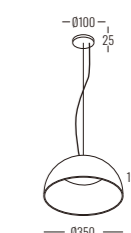

DLF-002-S-24
DLF-002-S-36