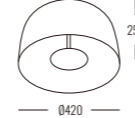

DLF-003-C2-20-L