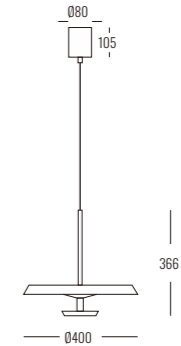

Color Temperature: K (3000K 4000K)

Power Supply: P (1-On / Off 2-Phase Dim 3-DALI Dim 4-1-10V Dim)

Colour Finish: W-White G-Green R-Red

Controller: On / Off, Dimmable, Dali

DIMENSION
unit:mm

DLF-001-S-08

DLF-001-S-12