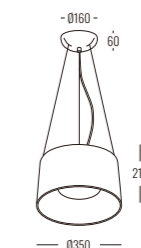

DLF-017-S-24
DLF-017-S-36