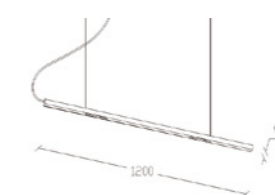

12W
18W

50°

Ra >90

UGR <19

IP20

3

CE

	Light Source	Power	Voltage	Beam Angle	Code
Pendant Light	SMD LED	12W	AC220-240V	50°	DLF-005-S-12-50-K-P-W
					DLF-005-S-12-50-K-P-B
					DLF-005-S-12-50-K-P-G
Pendant Light	SMD LED	18W	AC220-240V	50°	DLF-005-S-18-50-K-P-W
					DLF-005-S-18-50-K-P-B
					DLF-005-S-18-50-K-P-G

Color Temperature: K (3000K 4000K)

Power Supply: P (1-On / Off 2-Phase Dim 3-DALI Dim 4-1-10V Dim)

Colour Finish: W-White B-Black G-Gold

Controller: On / Off, Dimmable, Dali

DIMENSION
unit:mm

DLF-005-S-12-50