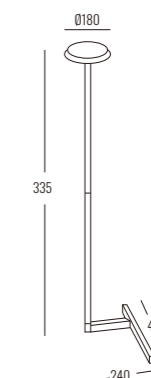

DLF-001-F-12