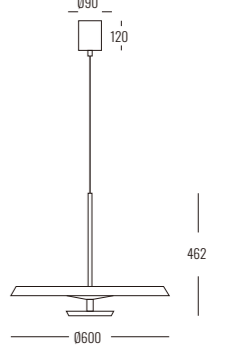

DLF-001-S-18