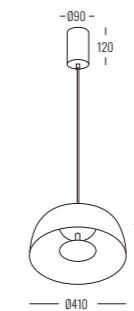

Color Temperature: K (3000K 4000K)

Power Supply: P (1-On / Off 2-Phase Dim 3-DALI Dim 4-1-10V Dim)

Colour Finish: C-Cream B-Blue R-Red B-Black

Controller: On / Off, Dimmable, Dali

DIMENSION
unit:mm

DLF-003-S2-20-S