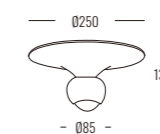

8W Ra >90 UGR <19 IP20

	Light Source	Power	Voltage	Code
Ceiling Light	SMD LED	8W	AC220-240V	DLF-013-C-08-K-P-B DLF-013-C-08-K-P-W DLF-013-C-08-K-P-R DLF-013-C-08-K-P-W DLF-013-C-08-K-P-B
Pendant Light	SMD LED	8W	AC220-240V	DLF-013-S-08-K-P-B DLF-013-S-08-K-P-W DLF-013-S-08-K-P-R DLF-013-S-08-K-P-W DLF-013-S-08-K-P-B
Wall Light	SMD LED	8W	AC220-240V	DLF-013-W-08-K-P-B DLF-013-W-08-K-P-W DLF-013-W-08-K-P-R DLF-013-W-08-K-P-W DLF-013-W-08-K-P-B

Color Temperature: K (3000K 4000K)

Power Supply: P (1-On / Off 2-Phase Dim 3-DALI Dim 4-1-10V Dim)

Colour Finish: B-Black W-White R-Red W-Whitish Grey B-Bluish Grey

Controller: On / Off, Dimmable, Dali

DIMENSION
unit:mm

DLF-013-C-08