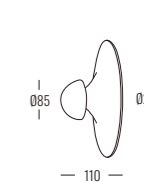

DLF-013-W-08