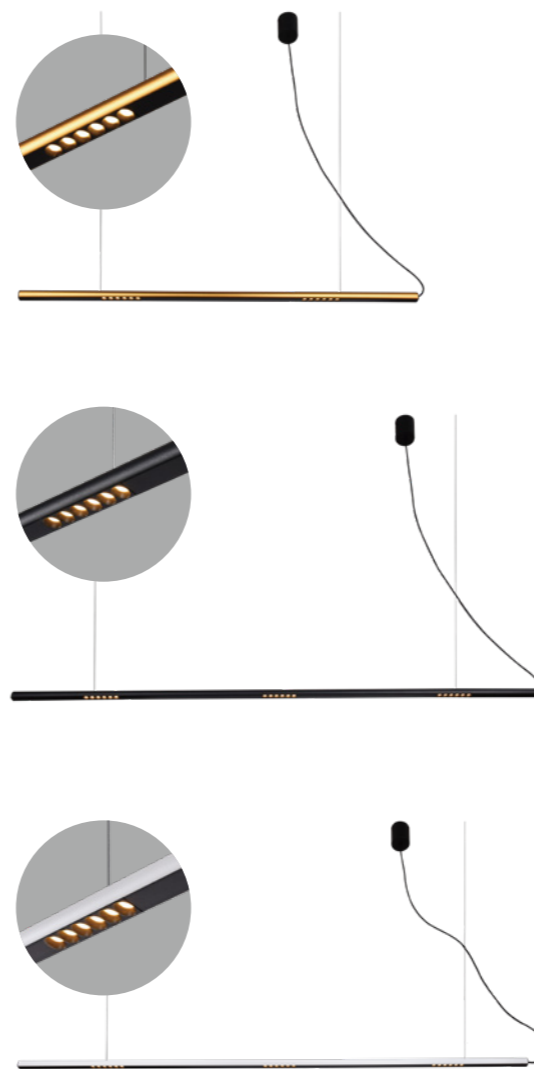

STRIPO series

12W
18W

50°

Ra >90

UGR <19

IP20

3

CE

	Light Source	Power	Voltage	Beam Angle	Code
Pendant Light	SMD LED	12W	AC220-240V	50°	DLF-005-S-12-50-K-P-W
					DLF-005-S-12-50-K-P-B
					DLF-005-S-12-50-K-P-G
Pendant Light	SMD LED	18W	AC220-240V	50°	DLF-005-S-18-50-K-P-W
					DLF-005-S-18-50-K-P-B
					DLF-005-S-18-50-K-P-G

Color Temperature: K (3000K 4000K)

Power Supply: P (1-On / Off 2-Phase Dim 3-DALI Dim 4-1-10V Dim)

Colour Finish: W-White B-Black G-Gold

Controller: On / Off, Dimmable, Dali

DIMENSION
unit:mm

DLF-005-S-12-50

DLF-005-S-18-50