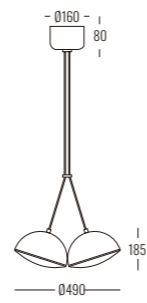

Color Temperature: K (3000K 4000K)

Power Supply: P (1-On / Off 2-Phase Dim 3-DALI Dim 4-1-10V Dim)

Colour Finish: B-Black

Controller: On / Off, Dimmable, Dali

DIMENSION unit:mm

DLF-018-SA-20

DLF-018-SB-20

DLF-018-SB-40