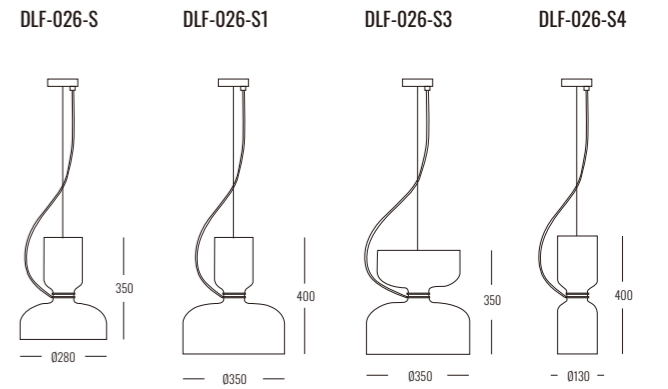

DIMENSION
unit:mm