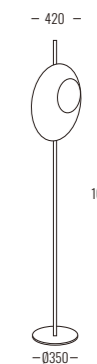

Color Temperature: K (3000K 4000K)

Power Supply: P (1-On / Off 2-Phase Dim 3-DALI Dim 4-1-10V Dim)

Colour Finish: B-Black

Controller: On / Off, Dimmable, Dali

DIMENSION
unit:mm

DLF-009-C-12

DLF-009-S-12

DLF-009-F-12