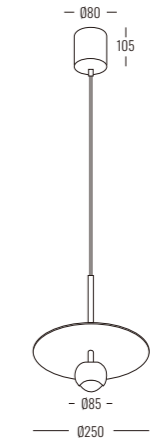

8W Ra >90 UGR <19 IP20

	Light Source	Power	Voltage	Code
Ceiling Light	SMD LED	8W	AC220-240V	DLF-013-C-08-K-P-B DLF-013-C-08-K-P-W DLF-013-C-08-K-P-R DLF-013-C-08-K-P-W DLF-013-C-08-K-P-B
Pendant Light	SMD LED	8W	AC220-240V	DLF-013-S-08-K-P-B DLF-013-S-08-K-P-W DLF-013-S-08-K-P-R DLF-013-S-08-K-P-W DLF-013-S-08-K-P-B
Wall Light	SMD LED	8W	AC220-240V	DLF-013-W-08-K-P-B DLF-013-W-08-K-P-W DLF-013-W-08-K-P-R DLF-013-W-08-K-P-W DLF-013-W-08-K-P-B

Color Temperature: K (3000K 4000K)

Power Supply: P (1-On / Off 2-Phase Dim 3-DALI Dim 4-1-10V Dim)

Colour Finish: B-Black W-White R-Red W-Whitish Grey B-Bluish Grey

Controller: On / Off, Dimmable, Dali

DIMENSION
unit:mm

DLF-013-C-08

DLF-013-S-08