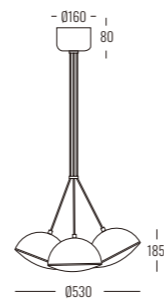

DLF-018-SB-60