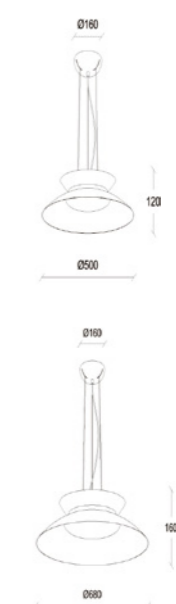

	Light Source	Power	Voltage	Code
Pendant Light	SMD LED	8W	AC220-240V	DLF-010-S-08-K-P-B DLF-010-S-08-K-P-W DLF-010-S-08-K-P-R DLF-010-S-08-K-P-G
Pendant Light	SMD LED	3x8W	AC220-240V	DLF-010-S-24-L-K-P-B DLF-010-S-24-L-K-P-W DLF-010-S-24-L-K-P-R DLF-010-S-24-L-K-P-G
Pendant Light	SMD LED	3x8W	AC220-240V	DLF-010-S-24-T-K-P-B DLF-010-S-24-T-K-P-W DLF-010-S-24-T-K-P-R DLF-010-S-24-T-K-P-G

DIMENSION
unit:mm

DLF-006-C-24
DLF-006-C-36

DLF-006-S-24
DLF-006-S-36

ENMO series

PENDANT LIGHT

DECORATIVE

PENDANT LIGHT

MOON series