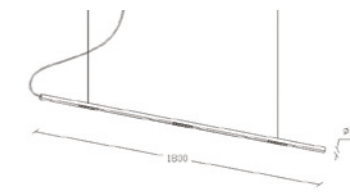

DLF-005-S-18-50