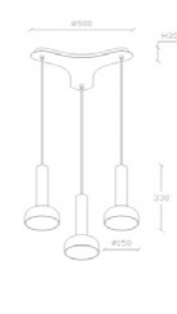

DLF-010-S-24-T