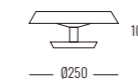

MACARON series

8W 12W 24W | Ra >90 | UGR <19 | IP20 |

	Light Source	Power	Voltage	Code
Ceiling Light	SMD LED	8W	AC220-240V	DLF-001-C-08-K-P-W DLF-001-C-08-K-P-G DLF-001-C-08-K-P-R
Ceiling Light	SMD LED	12W	AC220-240V	DLF-001-C-12-K-P-W DLF-001-C-12-K-P-G DLF-001-C-12-K-P-R
Ceiling Light	SMD LED	24W	AC220-240V	DLF-001-C-24-K-P-W DLF-001-C-24-K-P-G DLF-001-C-24-K-P-R

Color Temperature: **K** (3000K 4000K)

Power Supply: **P** (1-On / Off 2-Phase Dim 3-DALI Dim 4-1-10V Dim)

Colour Finish: **W**-White **G**-Green **R**-Red

Controller: On / Off, Dimmable, Dali

DIMENSION
unit:mm

DLF-001-C-08