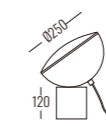

10W Ra >90 UGR <19 IP20

	Light Source	Power	Voltage	Code
Table Light	SMD LED	10W	AC220-240V	DLF-018-T-10-K-P-B
Floor Light	SMD LED	2x10W	AC220-240V	DLF-018-F-20-K-P-B

Color Temperature: K (3000K 4000K)

Power Supply: P (1-On / Off 2-Phase Dim 3-DALI Dim 4-1-10V Dim)

Colour Finish: B-Black

Controller: On / Off, Dimmable, Dali

DIMENSION unit:mm

DLF-018-T-10