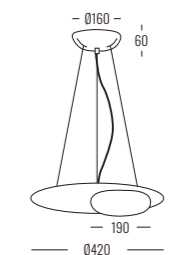

Color Temperature: K (3000K 4000K)

Power Supply: P (1-On / Off 2-Phase Dim 3-DALI Dim 4-1-10V Dim)

Colour Finish: B-Black

Controller: On / Off, Dimmable, Dali

DIMENSION
unit:mm

DLF-009-C-12

DLF-009-S-12

DLF-009-F-12