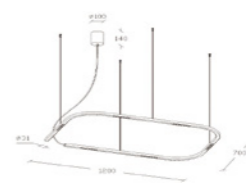

DLF-005-S-36-50