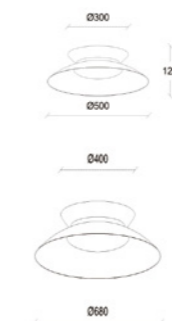

DIMENSION
unit:mm

DLF-006-C-24
DLF-006-C-36

DLF-006-S-24
DLF-006-S-36

ENMO series

PENDANT LIGHT

DECORATIVE

PENDANT LIGHT

MOON series