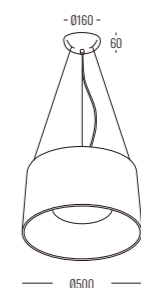

DLF-017-S-24
DLF-017-S-36