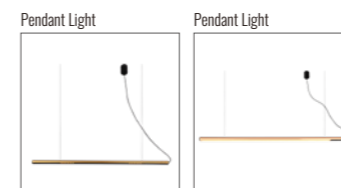

DIVA **LUCE**
light & form

www.divaluce.com

DECORATIVE

24 | 25
ARCHITECTURAL⁺

DIVA LUCE
light & form

ARCHITECTURAL LIGHTING +

INDEX

STRIPO series