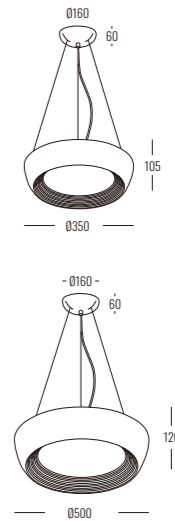

DLF-029-S-24
DLF-029-S-40